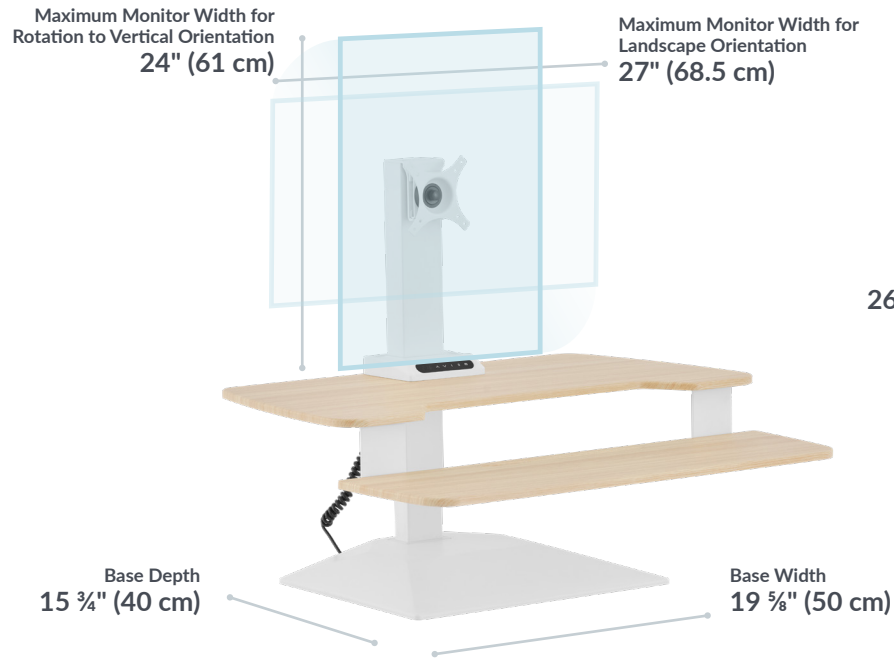

## THE NEXT-GENERATION VARIDESK®

The VariDesk® Premier Electric Single-Monitor Converter is engineered with an all-in-one monitor mount design. Advanced features maximize desk space, stability, and ergonomic benefits.

## YOUR DESK, YOUR DEVICES, ONE POWERHOUSE

Stay productive with device-friendly features: a keyboard tray groove for cell phones or devices and integrated USB-A and USB-C ports.

## A MIGHTY, MODERN CONVERTER

Supports your monitor and accessories with a 55 lb weight capacity, one of the highest in the industry.

- Attached Single-Monitor Mount Fits Monitors up to 27" (horizontal) or 24" (vertical)
- Groove in Ergonomic Keyboard Tray Holds a Writing Utensil, Phone, or Tablet (<12 ½" Wide)
- Easy Controls with 2 Programmable Settings
- Drop-Stop Sensor Prevents Damage
- (1) USB-A Port and (1) USB-C Port
- Sleek, Space-Saving Design
- Whisper-Quiet Lift
- Industry-Leading Height Range
- Weighted Base for Stability at All Heights
- 20 lb Monitor Mount Weight Capacity
- 55 lb Weight Capacity
- Tested to BIFMA X5.5-2021 and Meets or Exceeds BIFMA's Durability Standards for Office Furniture

Total Depth 26 3/4" (68 cm)